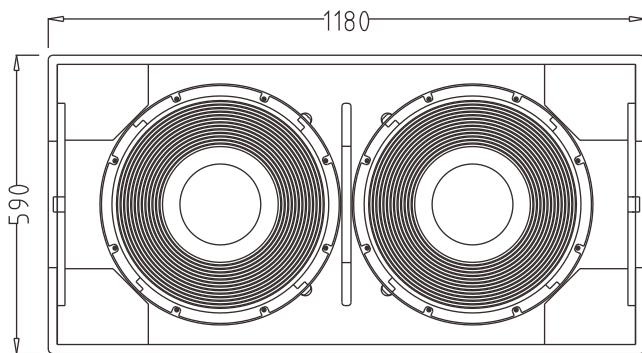

SPECIFICATIONS

Power Capacity / Puissance admissible (35~350Hz pink noise 8 hours)	2400W RMS / 4800W program
Nominal impedance / Impédance nominale	4Ω
Frequency response / Réponse en fréquence (-6dB half space, no EQ)	35~300Hz
Average Sensitivity / Sensibilité moyenne	102dB/W/m (40~150Hz)
Calculated Maximum Pressure / Pression acoustique maximale (SPL / 1m)	135dB continuous / 138dB program
Nominal Directivity / Directivité nominale (-6dB)	Omidirectional in usable range
Recommended low cut filter / Coupe bas conseillé	28Hz 24dB/oct
Low Frequency driver / Haut parleur de grave	Custom made European 18" driver, Ferrite magnet, 4" voice coil, 60mm peak-peak excursion capacity
Crossover / Filtre acoustique	No, only use in active mode with external electronic crossover
Flying hardware / Équipement d'accroche	No
Connectors / Connectique	2x NEUTRIK Speakon® NL4MP (1+/1- Input & Link, 2+/2- Link)
Pole mount / Support pour pieds	2x 20mm thread top hat
Cabinet / Caisse	CNC made with tongue and groove assembly all made with 18mm birch plywood
Finish / Finition	Touring grade textured black mat coating
Size / Taille (WxHxD)	1180x590x605mm
Weight / Poids	86kg net, 92kg gross

VIEW

Front