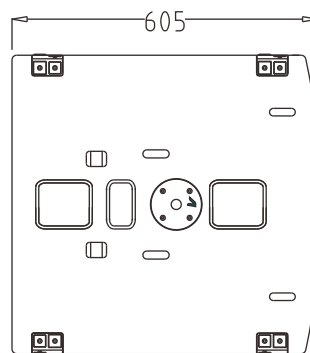

- Stadium and arena.
- Multi-functional room
- Auditorium and Theater
- Night club
- Bar
- High-end Karaoke room

# SPECIFICATIONS

<b>Power Capacity / Puissance admissible (35~350Hz pink noise 8 hours)</b>	2400W RMS / 4800W program
<b>Nominal impedance / Impédance nominale</b>	4Ω
<b>Frequency response / Réponse en fréquence (-6dB half space, no EQ)</b>	35~300Hz
<b>Average Sensitivity / Sensibilité moyenne</b>	102dB/W/m (40~150Hz)
<b>Calculated Maximum Pressure / Pression acoustique maximale (SPL / 1m)</b>	135dB continuous / 138dB program
<b>Nominal Directivity / Directivité nominale (-6dB)</b>	Omidirectional in usable range
<b>Recommended low cut filter / Coupe bas conseillé</b>	28Hz 24dB/oct
<b>Low Frequency driver / Haut parleur de grave</b>	Custom made European 18" driver, Ferrite magnet, 4" voice coil, 60mm peak-peak excursion capacity
<b>Crossover / Filtre acoustique</b>	No, only use in active mode with external electronic crossover
<b>Flying hardware / Équipement d'accroche</b>	No
<b>Connectors / Connectique</b>	2x NEUTRIK Speakon® NL4MP (1+/1- Input & Link, 2+/2- Link)
<b>Pole mount / Support pour pieds</b>	2x 20mm thread top hat
<b>Cabinet / Caisse</b>	CNC made with tongue and groove assembly all made with 18mm birch plywood
<b>Finish / Finition</b>	Touring grade textured black mat coating
<b>Size / Taille (WxHxD)</b>	1180x590x605mm
<b>Weight / Poids</b>	86kg net, 92kg gross

## VIEW

Front

Left

Top

Rear